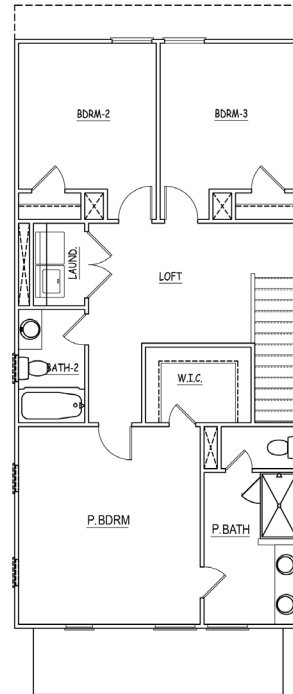

SYCAMORE B

KINSLEY
1586 SQ FT

Elevation B

FIRST FLOOR PLAN UNIT-B
SCALE: 1/4" = 1'-0"

SECOND FLOOR PLAN UNIT-B
SCALE: 1/4" = 1'-0"

Sales By

For more information, visit www.mckinleyhomes.com or call (919) 346-7855