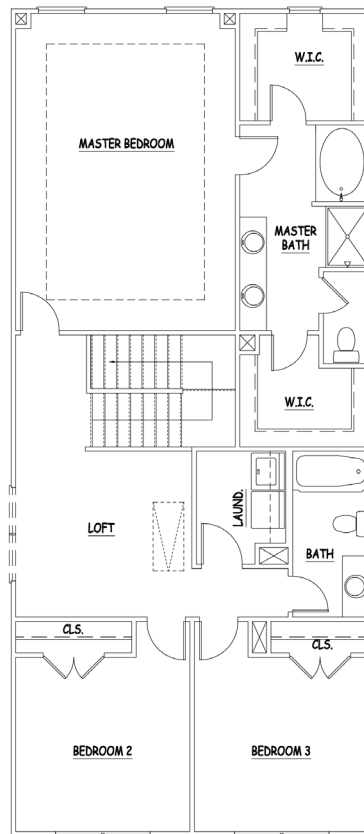

# FIELD GLEN

MULBERRY SUMMIT  
1938 SQ FT

Elevation A

Elevation B

For more information, visit [www.mckinleyhomes.com](http://www.mckinleyhomes.com) or call (770) 285-0244

©2024 McKinley Homes US, LLC. Plans, features, pricing and availability are subject to change without prior notice or obligation and may vary by elevation. Information including square footage is approximate and subject to change without prior notice or obligations. Images are an artist's conceptions and not a guarantee of final specifications. Please see our sales professional for details and additional information.