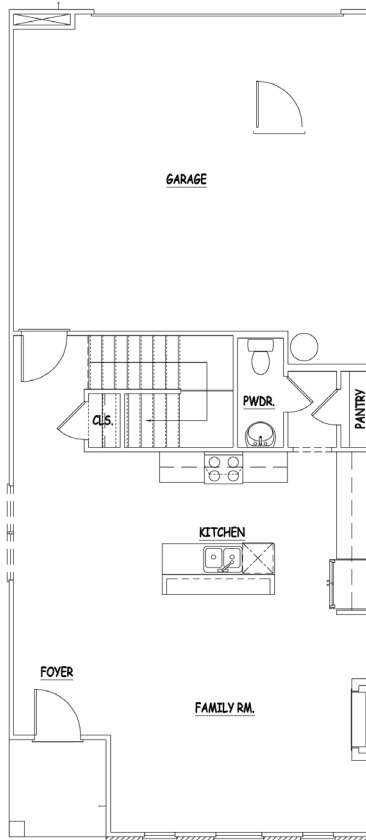

# FIELD GLEN

MULBERRY SUMMIT  
1938 SQ FT

Elevation A

Elevation B

For more information, visit [www.mckinleyhomes.com](http://www.mckinleyhomes.com) or call (770) 285-0244

©2024 McKinley Homes US, LLC. Plans, features, pricing and availability are subject to change without prior notice or obligation and may vary by elevation. Information including square footage is approximate and subject to change without prior notice or obligations. Images are an artist's conceptions and not a guarantee of final specifications. Please see our sales professional for details and additional information.