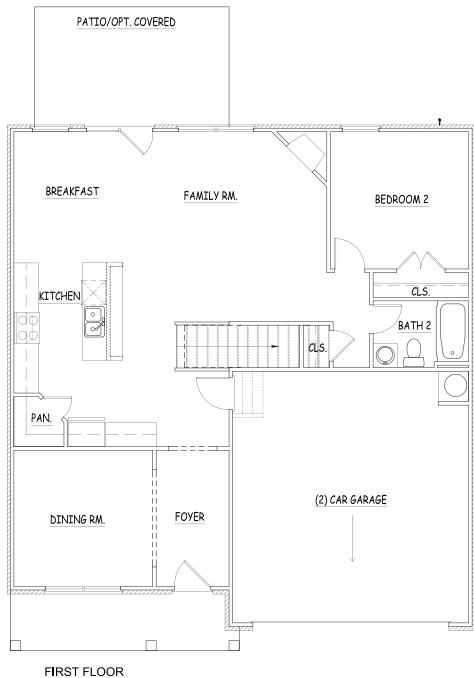

BROOKPARK

STRATFORD SQUARE 2551 SQ FT

Elevation A

Elevation B

For more information, visit www.mckinleyhomes.com or call (770) 670-5365

©2024 McKinley Homes US, LLC. Plans, features, pricing and availability are subject to change without prior notice or obligation and may vary by elevation. Information including square footage is approximate and subject to change without prior notice or obligations. Images are an artist's conceptions and not a guarantee of final specifications. Please see our sales professional for details and additional information.