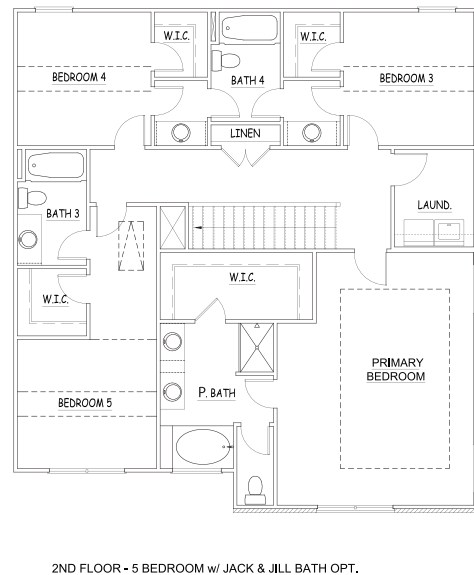

BROOKPARK

STRATFORD SQUARE 2551 SQ FT

Elevation A

Elevation B

For more information, visit www.mckinleyhomes.com or call (770) 670-5365

©2024 McKinley Homes US, LLC. Plans, features, pricing and availability are subject to change without prior notice or obligation and may vary by elevation. Information including square footage is approximate and subject to change without prior notice or obligations. Images are an artist's conceptions and not a guarantee of final specifications. Please see our sales professional for details and additional information.