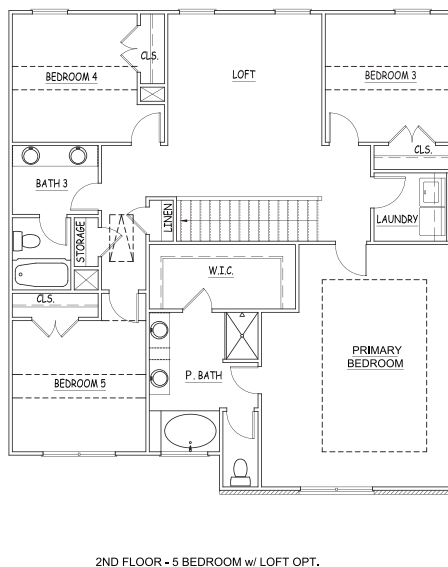

BROOKPARK

STRATFORD SQUARE 2551 SQ FT

Elevation A

Elevation B

For more information, visit www.mckinleyhomes.com or call (770) 670-5365

©2024 McKinley Homes US, LLC. Plans, features, pricing and availability are subject to change without prior notice or obligation and may vary by elevation. Information including square footage is approximate and subject to change without prior notice or obligations. Images are an artist's conceptions and not a guarantee of final specifications. Please see our sales professional for details and additional information.